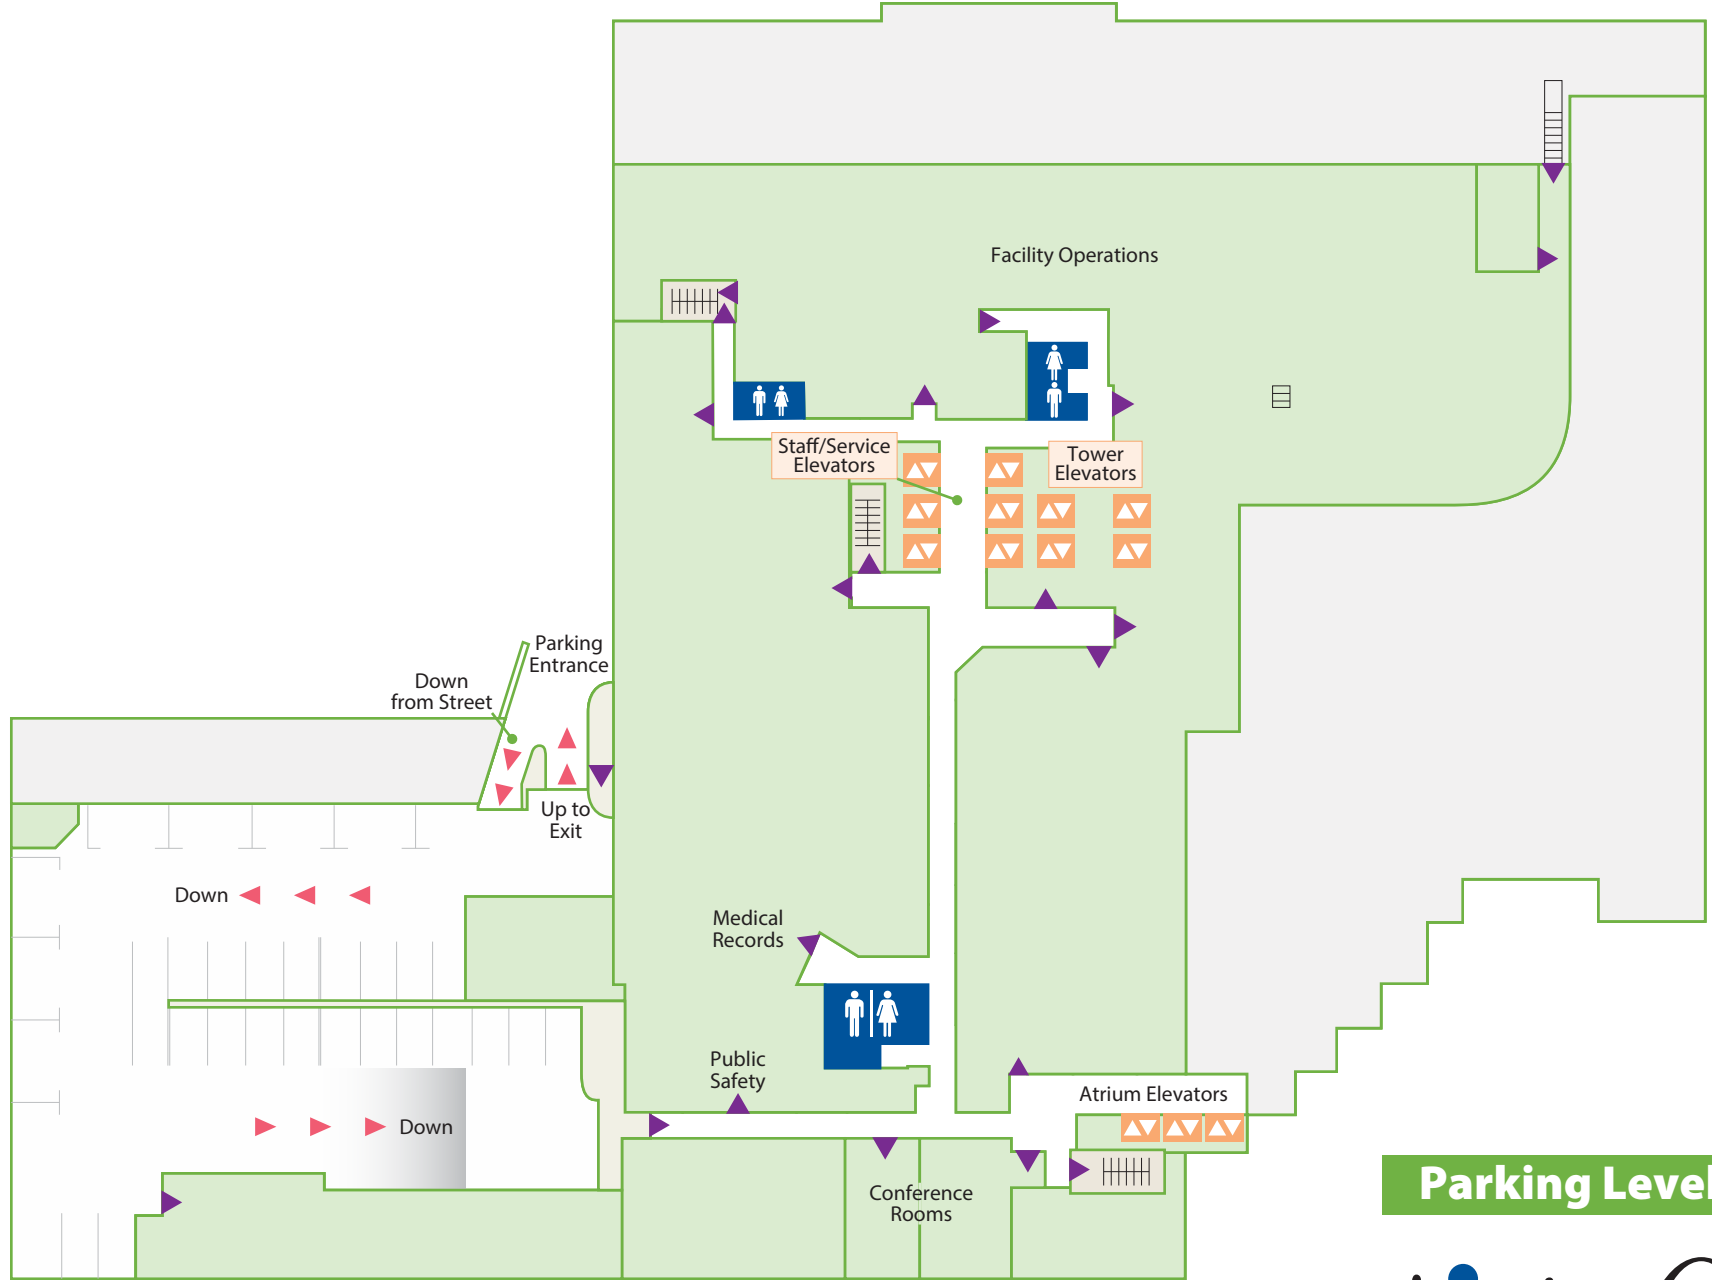

PARKVIEW PLACE

KINGSHIGHWAY BLVD

Parking Level

MAP KEY

- Entrance
- Sidewalk Ramp

CHILDREN'S PLACE

Children's
 HOSPITAL • ST. LOUIS
 BJC HealthCare