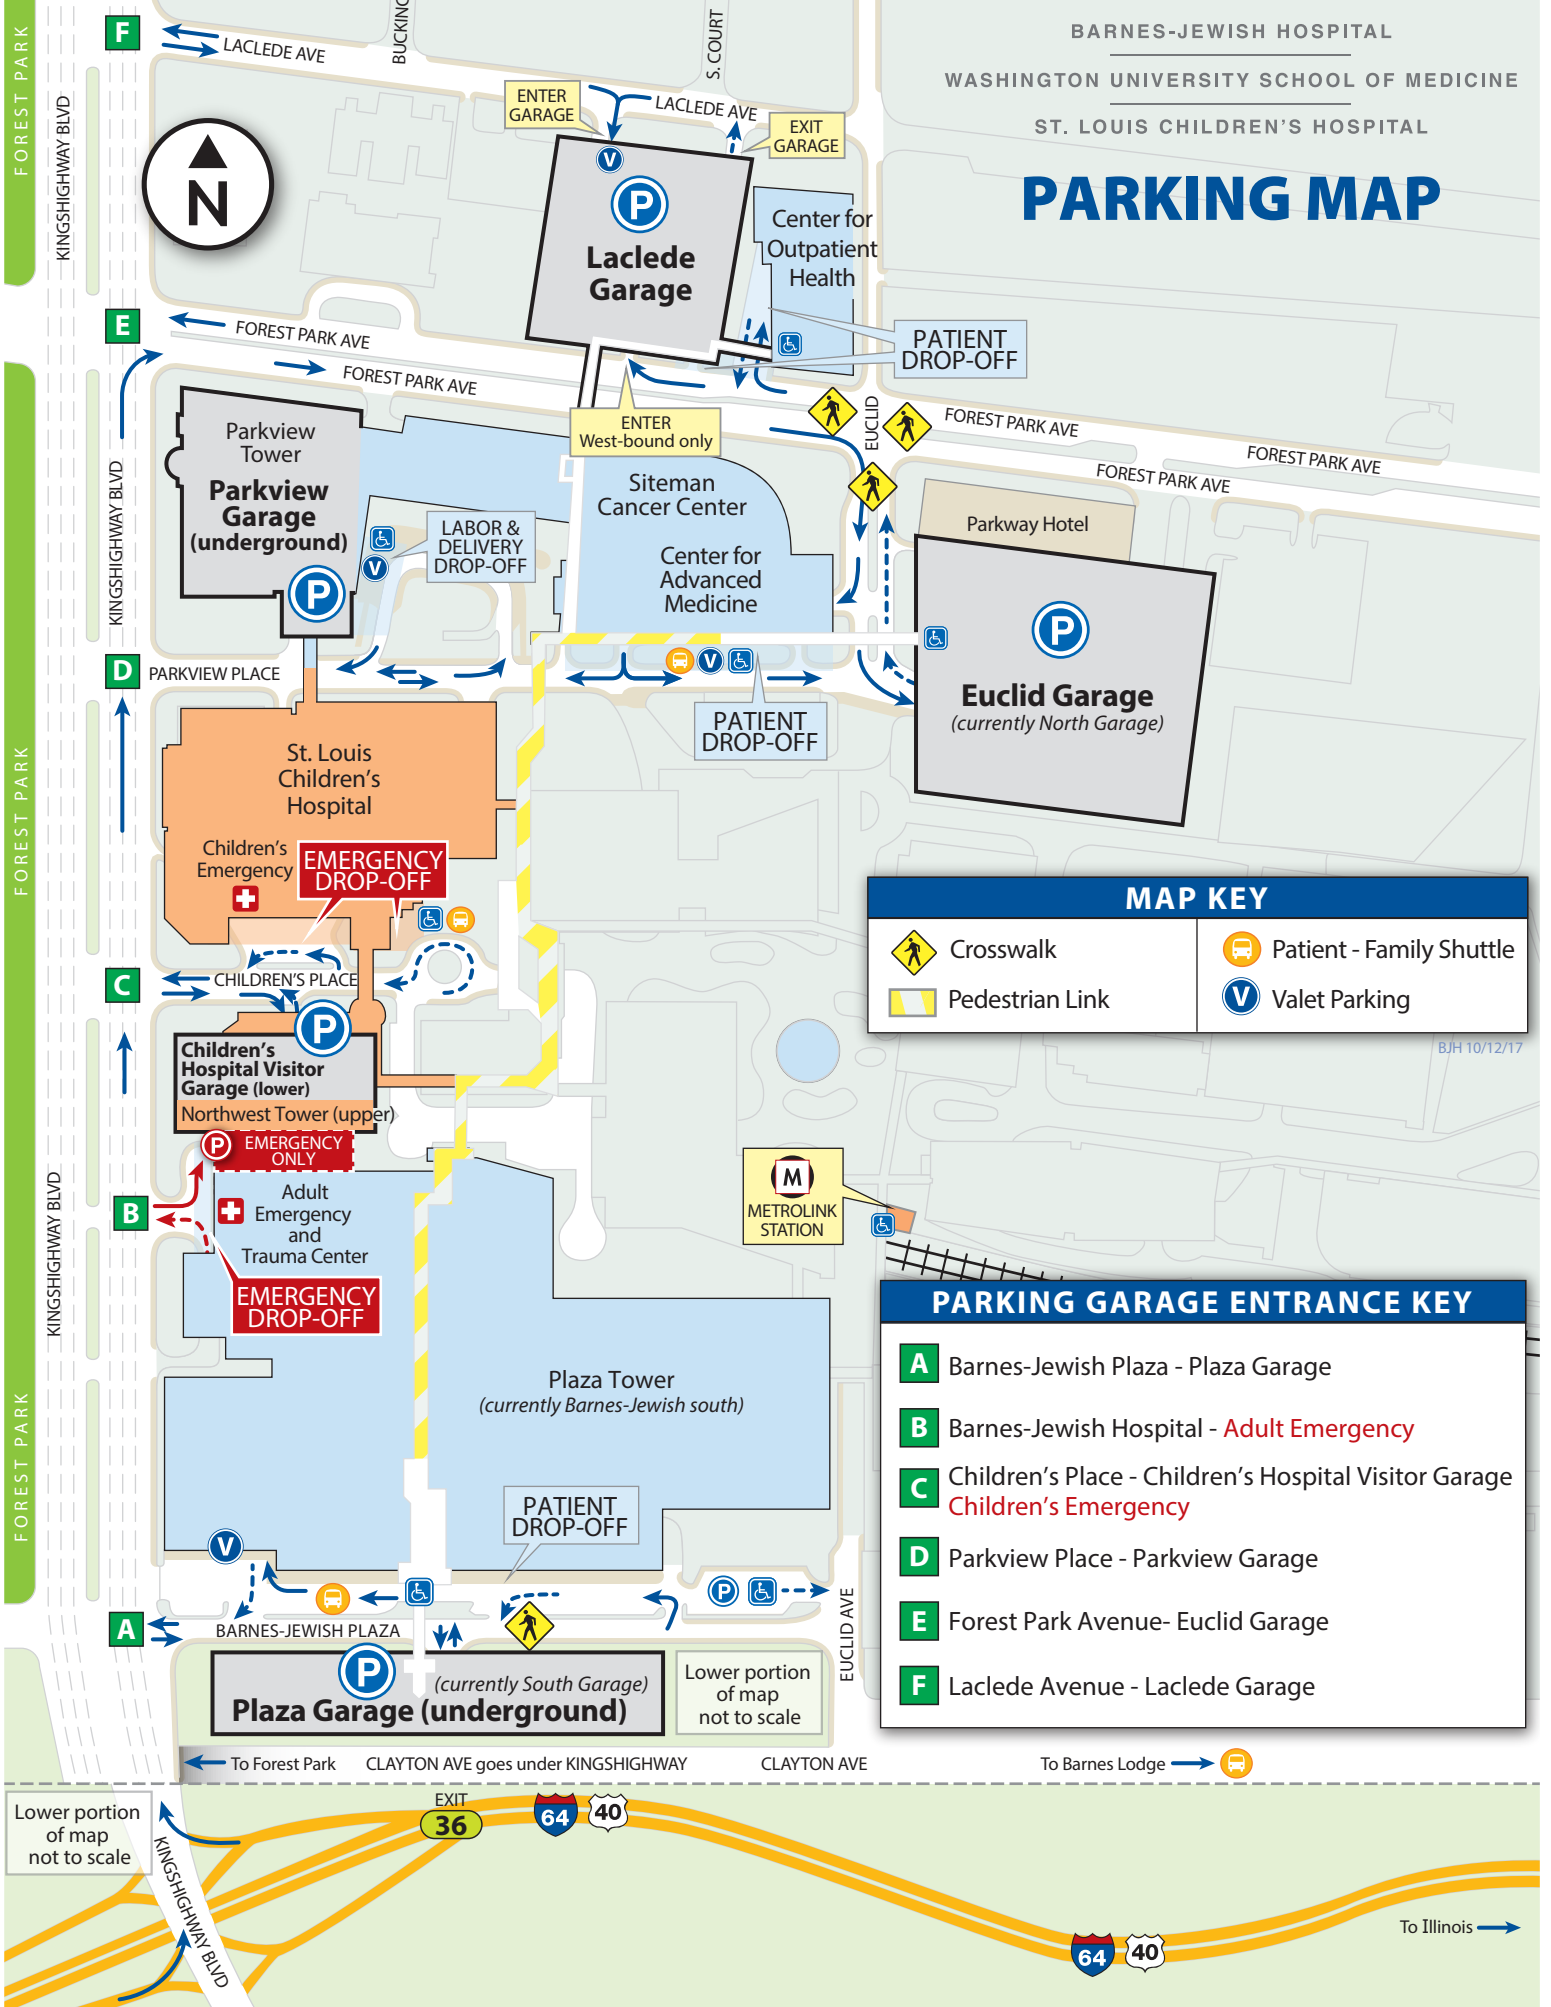

BARNES-JEWISH HOSPITAL  
 WASHINGTON UNIVERSITY SCHOOL OF MEDICINE  
 ST. LOUIS CHILDREN'S HOSPITAL

# PARKING MAP

MAP KEY	
	Crosswalk
	Patient - Family Shuttle
	Pedestrian Link
	Valet Parking

BJH 10/12/17

PARKING GARAGE ENTRANCE KEY	
<b>A</b>	Barnes-Jewish Plaza - Plaza Garage
<b>B</b>	Barnes-Jewish Hospital - <b>Adult Emergency</b>
<b>C</b>	Children's Place - Children's Hospital Visitor Garage <b>Children's Emergency</b>
<b>D</b>	Parkview Place - Parkview Garage
<b>E</b>	Forest Park Avenue- Euclid Garage
<b>F</b>	Laclede Avenue - Laclede Garage

← To Forest Park    CLAYTON AVE goes under KINGSHIGHWAY    CLAYTON AVE    → To Barnes Lodge