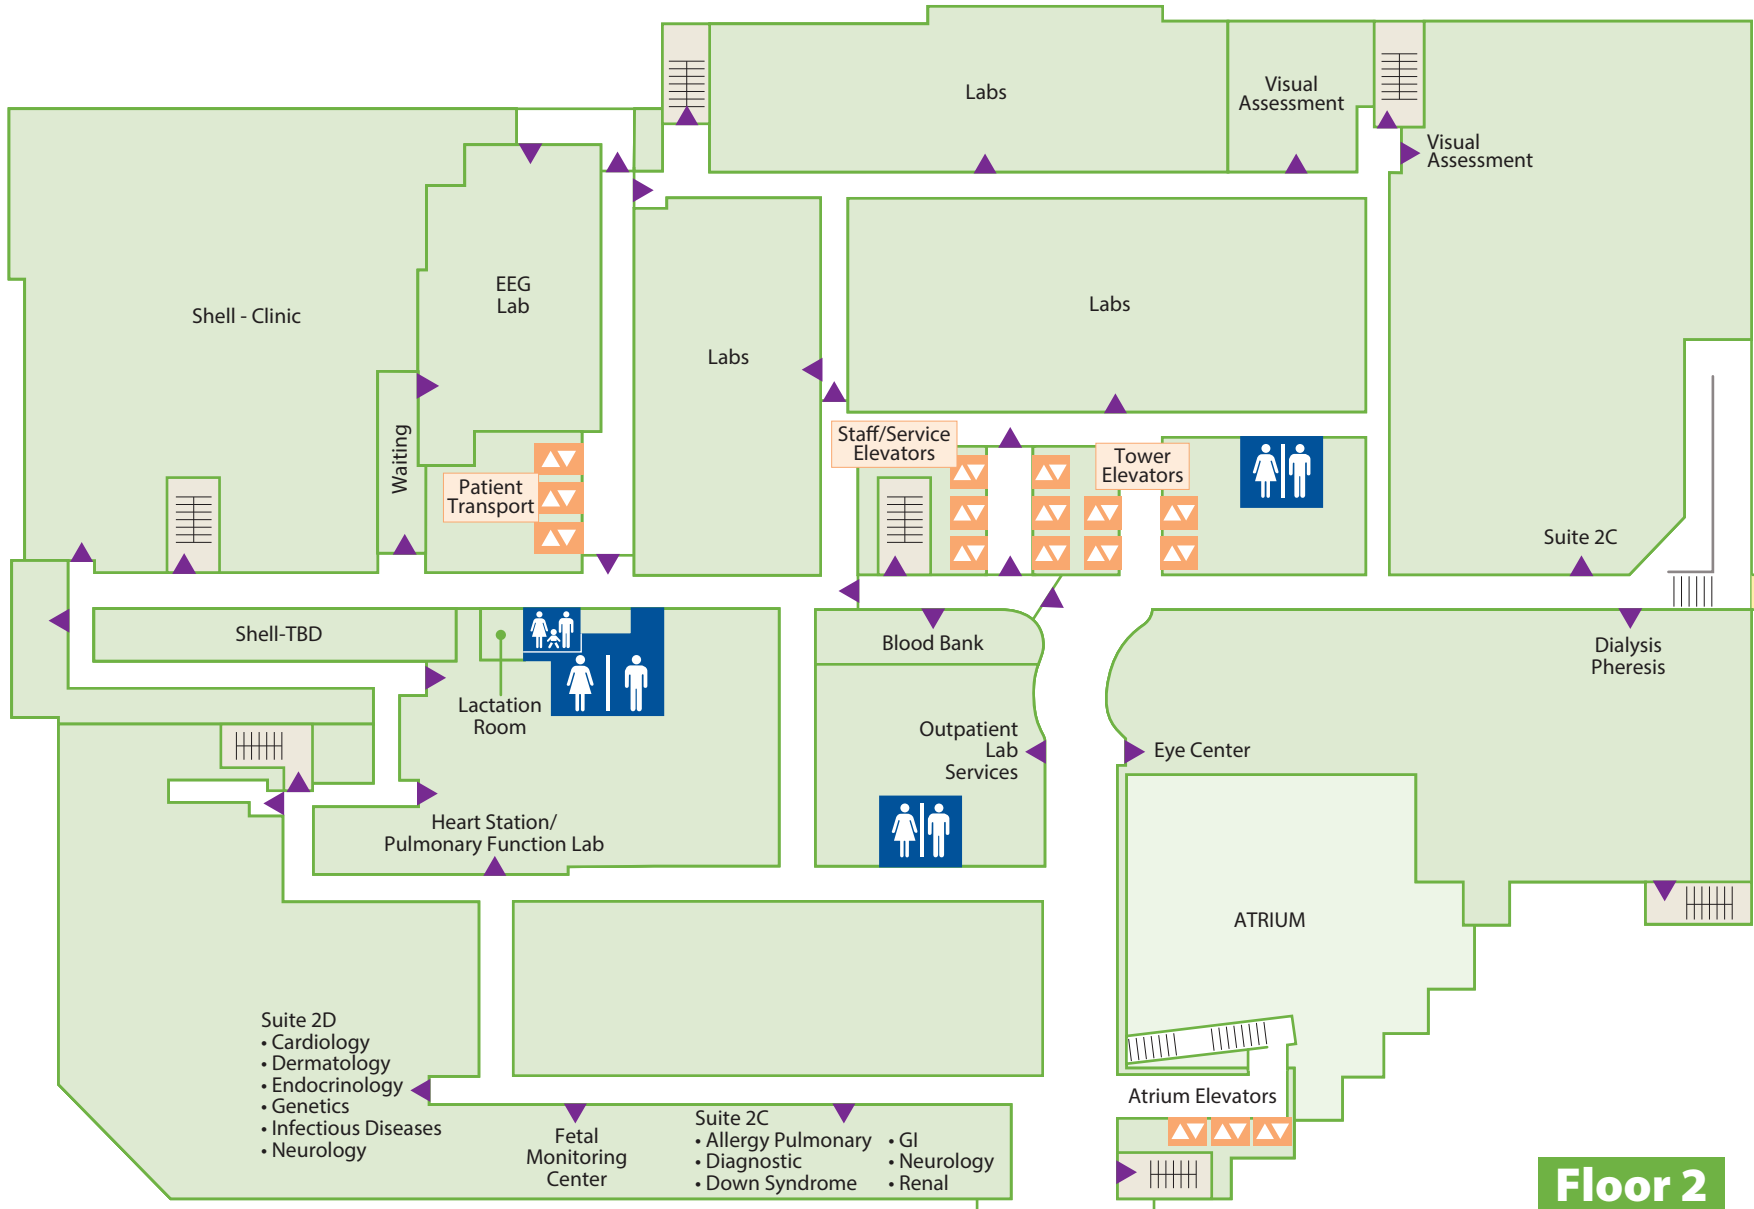

PARKVIEW PLACE

KINGSHIGHWAY BLVD

Pedestrian Link to BJH north CAM Siteman Cancer Center

Pedestrian Link to BJH south

### Floor 2

**MAP KEY**

- Entrance
- Information

CHILDRENS PLACE

- Bridge to Visitor Parking Garage
- Parking Payment Kiosk
  - Purina Family Pet Center
  - Restrooms

**Children's**  
HOSPITAL • ST. LOUIS  
**BJC** HealthCare